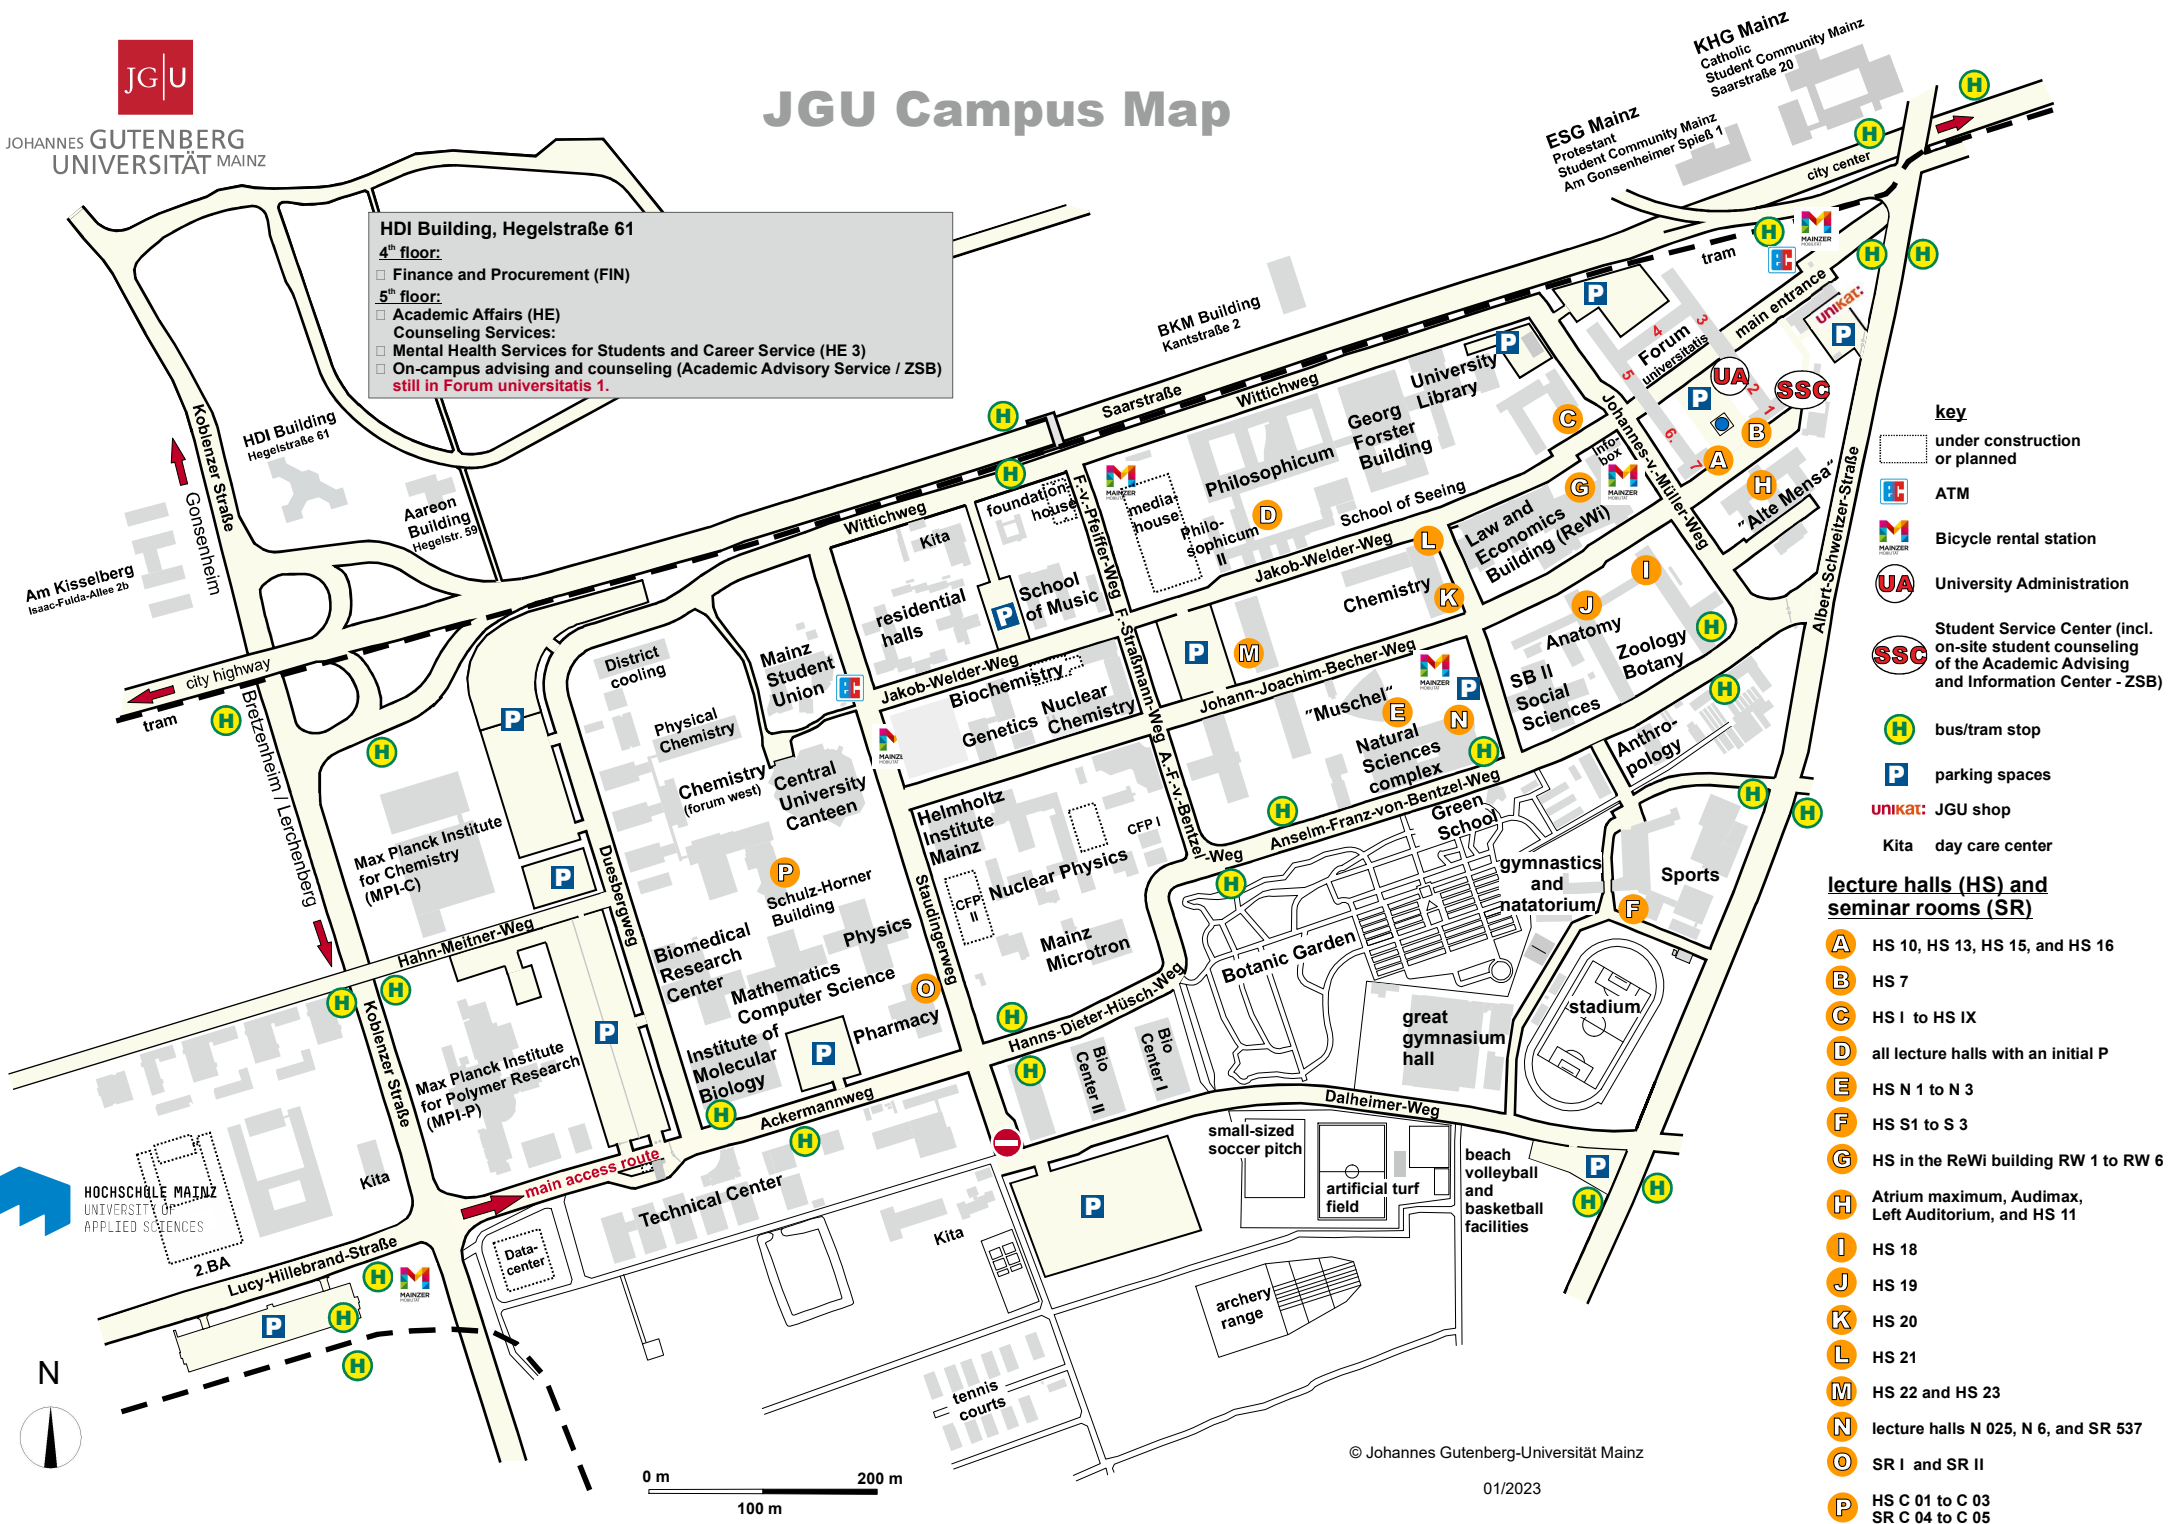

JGU Campus Map

HDI Building, Hegelstraße 61
4th floor:
 □ Finance and Procurement (FIN)
5th floor:
 □ Academic Affairs (HE)
Counseling Services:
 □ Mental Health Services for Students and Career Service (HE 3)
 □ On-campus advising and counseling (Academic Advisory Service / ZSB)
 still in Forum universitatis 1.

- key**
- under construction or planned
 - ATM
 - Bicycle rental station
 - University Administration
 - Student Service Center (incl. on-site student counseling of the Academic Advising and Information Center - ZSB)
 - bus/tram stop
 - parking spaces
 - JGU shop
 - day care center

- lecture halls (HS) and seminar rooms (SR)**
- A** HS 10, HS 13, HS 15, and HS 16
 - B** HS 7
 - C** HS I to HS IX
 - D** all lecture halls with an initial P
 - E** HS N 1 to N 3
 - F** HS S1 to S 3
 - G** HS in the ReWi building RW 1 to RW 6
 - H** Atrium maximum, Audimax, Left Auditorium, and HS 11
 - I** HS 18
 - J** HS 19
 - K** HS 20
 - L** HS 21
 - M** HS 22 and HS 23
 - N** lecture halls N 025, N 6, and SR 537
 - O** SR I and SR II
 - P** HS C 01 to C 03
SR C 04 to C 05